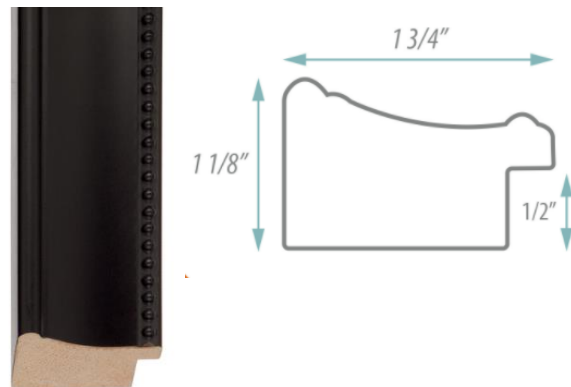

SPECIFICATION SHEET

FRAMED MIRROR

MODEL#: FM 79670-15X36

FRAMED MIRRORS COLLECTION

FEATURES:

- ONE 15X36" HIGH RESOLUTION SILVER PLATE GLASS MIRROR SIZE W/ DECORATIVE FRAME.
- "WALL HUGGER" HANGER FOR MOUNTING INCLUDED.
- STANDARD MOUNTING STYLE IS VERTICAL. FOR HORIZONTAL, PLEASE SPECIFY WHEN ORDERING.
- PACKED IN FOUR WALL (FOLDED DOUBLE WALL) CORRUGATION.
- STYLE: MODERN
- COLOR: BLACK
- FINISH: MATTE

MIRROR FINISHES:

- FLAT POLISHED EDGE
- BEVELED EDGE

OVERALL SIZE DIMENSION: 18 1/2" WIDE X 39 1/2" HIGH X 1 1/8" DEEP